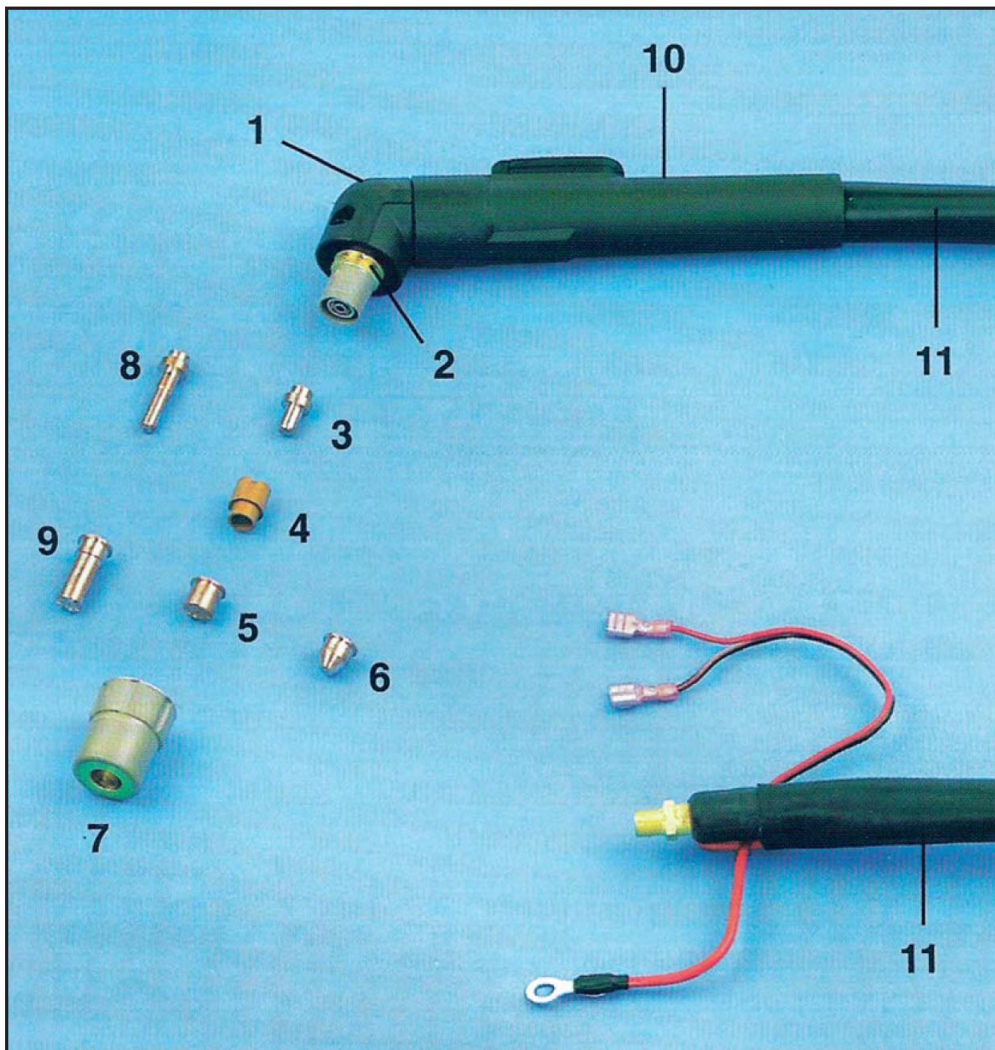

## CEBORA PROF 35 HF / 50

- Suits Telwin Plasma 60HF

### CEBORA PROF 3HF / PROF 50 - COMPATIBLE CONSUMABLES

Item#	Part #	Description	Pack Qty
1	C1352	Torch head (P50)	1
2	C3160067	O-ring	2
3	C1521	Electrode - Hafnium	5
4	C1510	Swirl ring	1
5	C1309	Cutting tip - Flat	5
6	C1305	Cutting tip - Conical	5
7	C5.710.121	Nozzle retaining cap	1
8	C1518	Long electrode - Hafnium	5
9	C1366	Long cutting tip - Flat	5
	C1306	Long cutting tip - Conical	5
11	C1344	Cable assembly - 6m	1